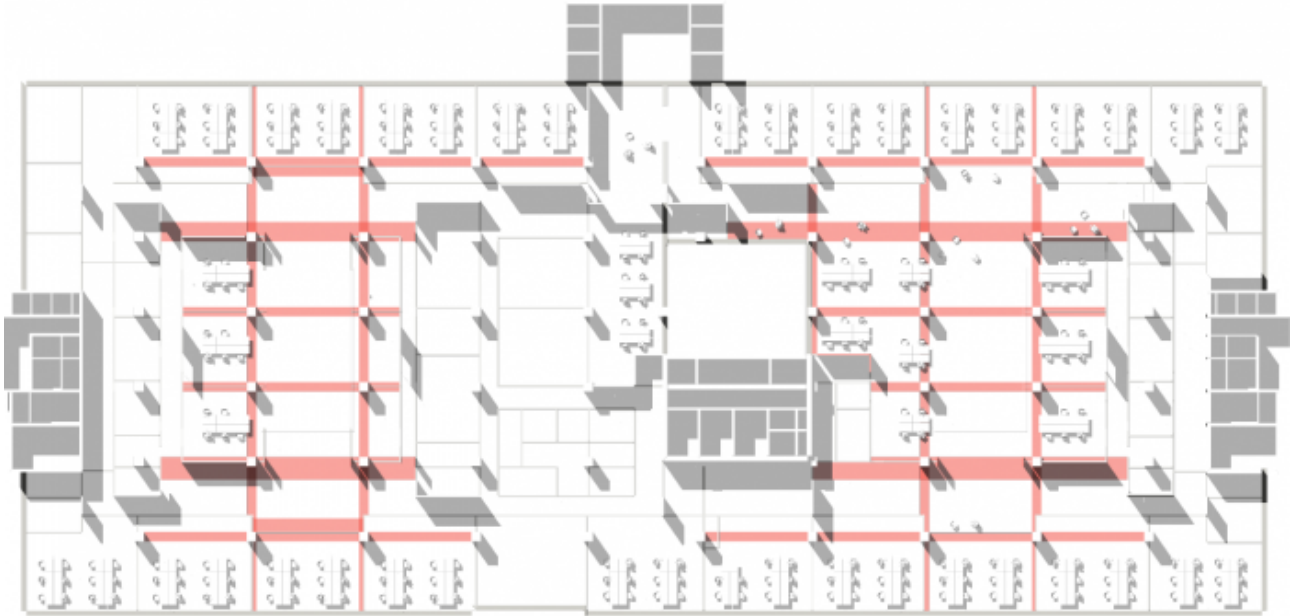

IOX

Architekten

IOX Architekten GmbH

Schönhauser Allee 26, 10435 Berlin

Telefon +49 (0)30 4431966-0

www.iox-architekten.de | post@iox-architekten.de