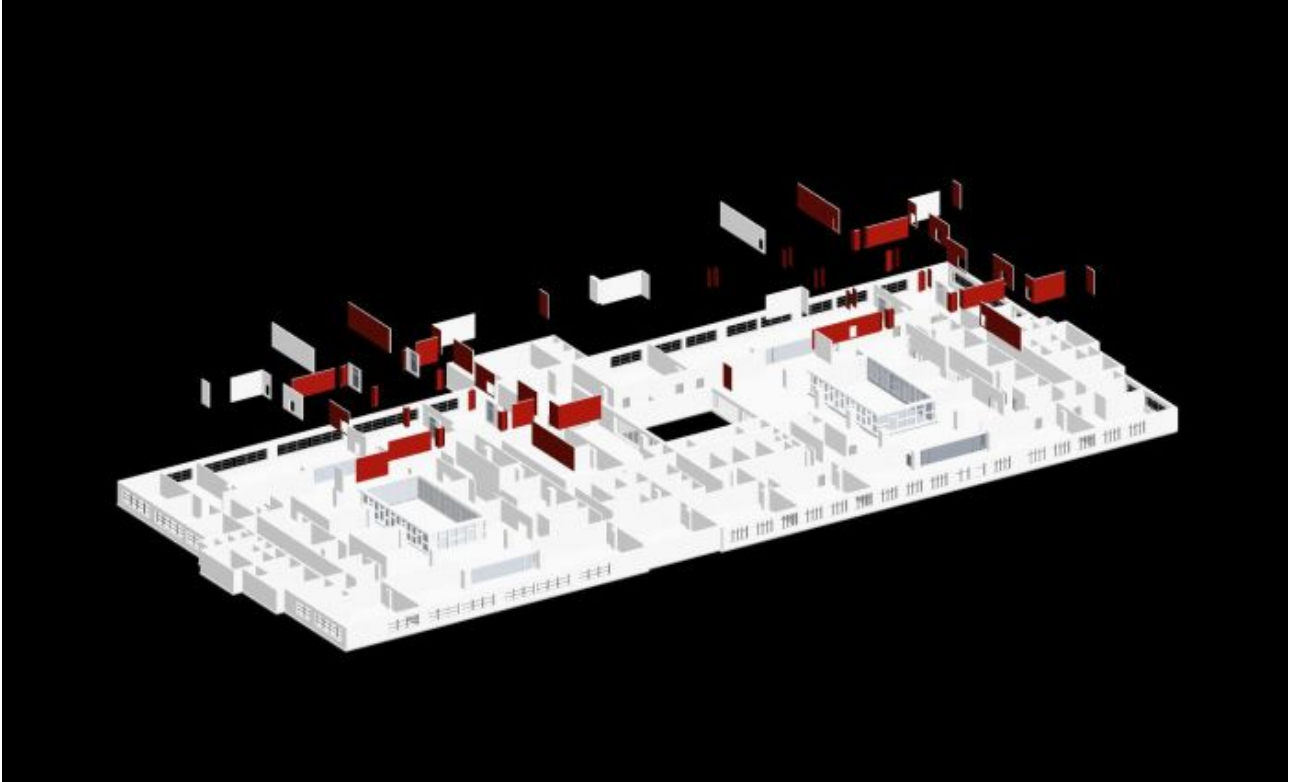

IOX

Architekten

IOX Architekten GmbH

Schönhauser Allee 26, 10435 Berlin

Telefon +49 (0)30 4431966-0

www.iox-architekten.de | post@iox-architekten.de