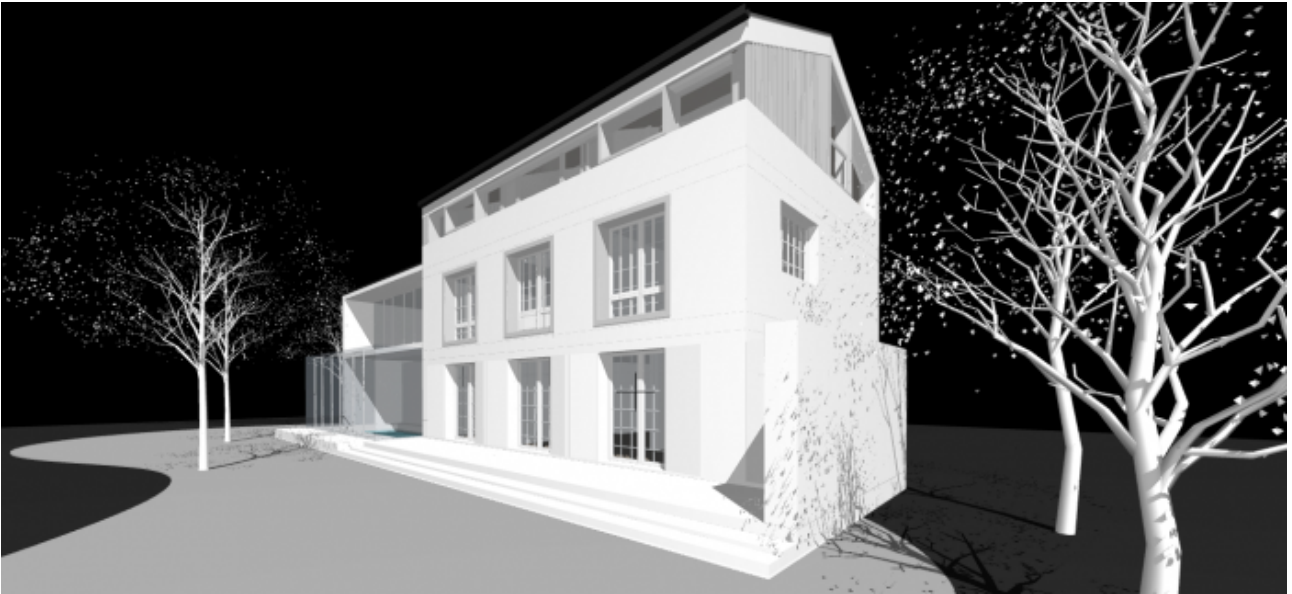

IOX

Architekten

IOX Architekten GmbH

Schönhauser Allee 26, 10435 Berlin

Telefon +49 (0)30 4431966-0

www.iox-architekten.de | post@iox-architekten.de