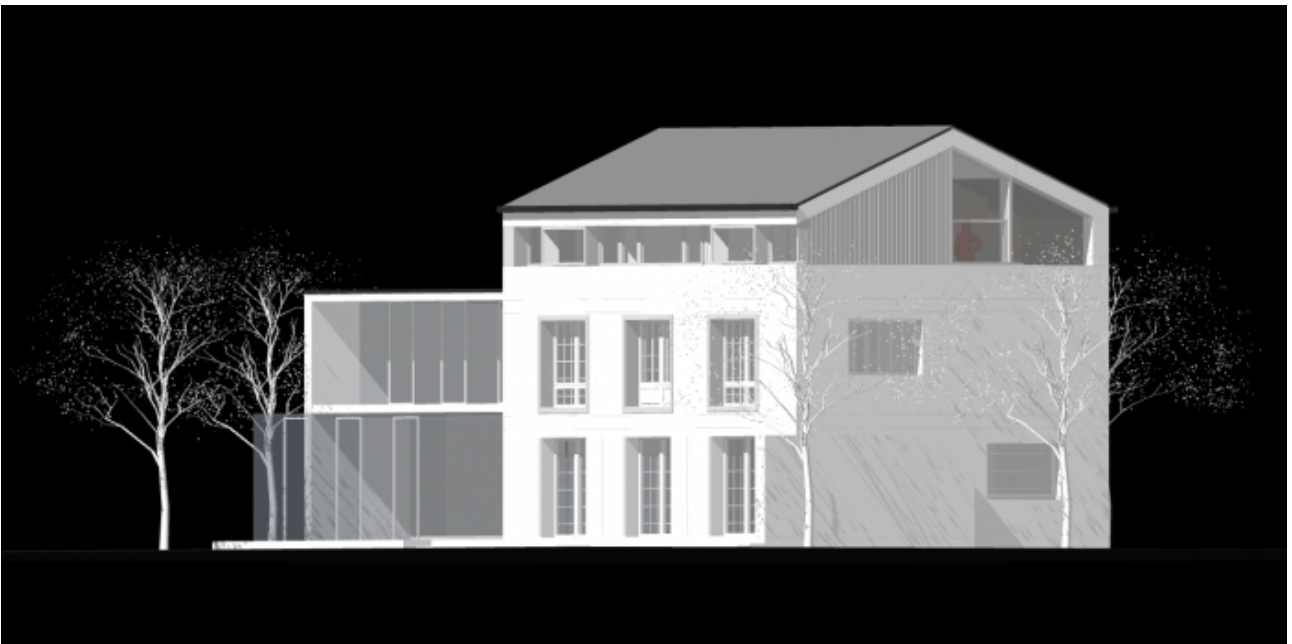

IOX

Architekten

IOX Architekten GmbH

Schönhauser Allee 26, 10435 Berlin

Telefon +49 (0)30 4431966-0

www.iox-architekten.de | post@iox-architekten.de